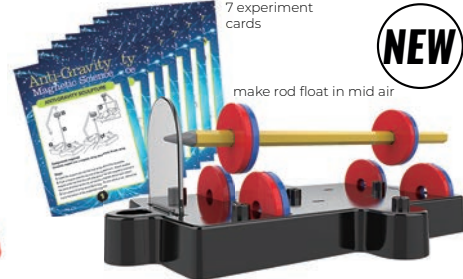

bonus dino figure

7 experiment cards

make rod float in mid air

NEW

ANTI-GRAVITY MAGNETIC SCIENCE

7 Experiments
6.8" x 5.25" x 0.75" base

8 years+ | #4162 | $15

WARNING:
This Product Contains Magnets.