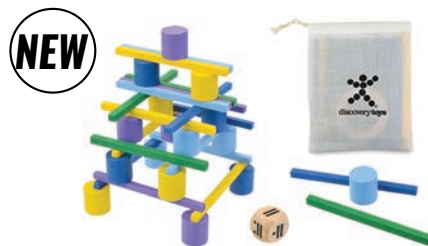

PACK & PLAY STACKING CHALLENGE

Wood Family Action Game
2.75" sticks, 0.5" x 0.5" cylinders
5 years+ | #2231 | $12.50

WARNING:
CHOKING HAZARD Small Parts
Not for children under 3 years.