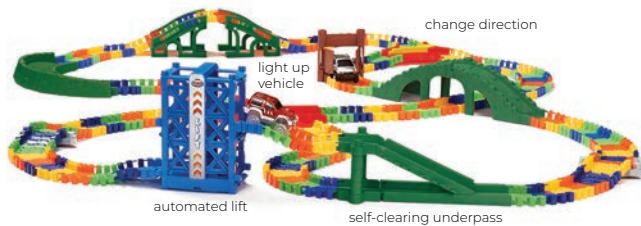

change direction

light up vehicle

automated lift

self-clearing underpass

ZIP TRACK DELUXE

Snap & Click Construction

340+ Pieces, (requires 2 AA batteries, not incl.)

5 years+ | #8072 | $85 (Save $7)

WARNING:
CHOKING HAZARD Small Parts
Not for children under 3 years.